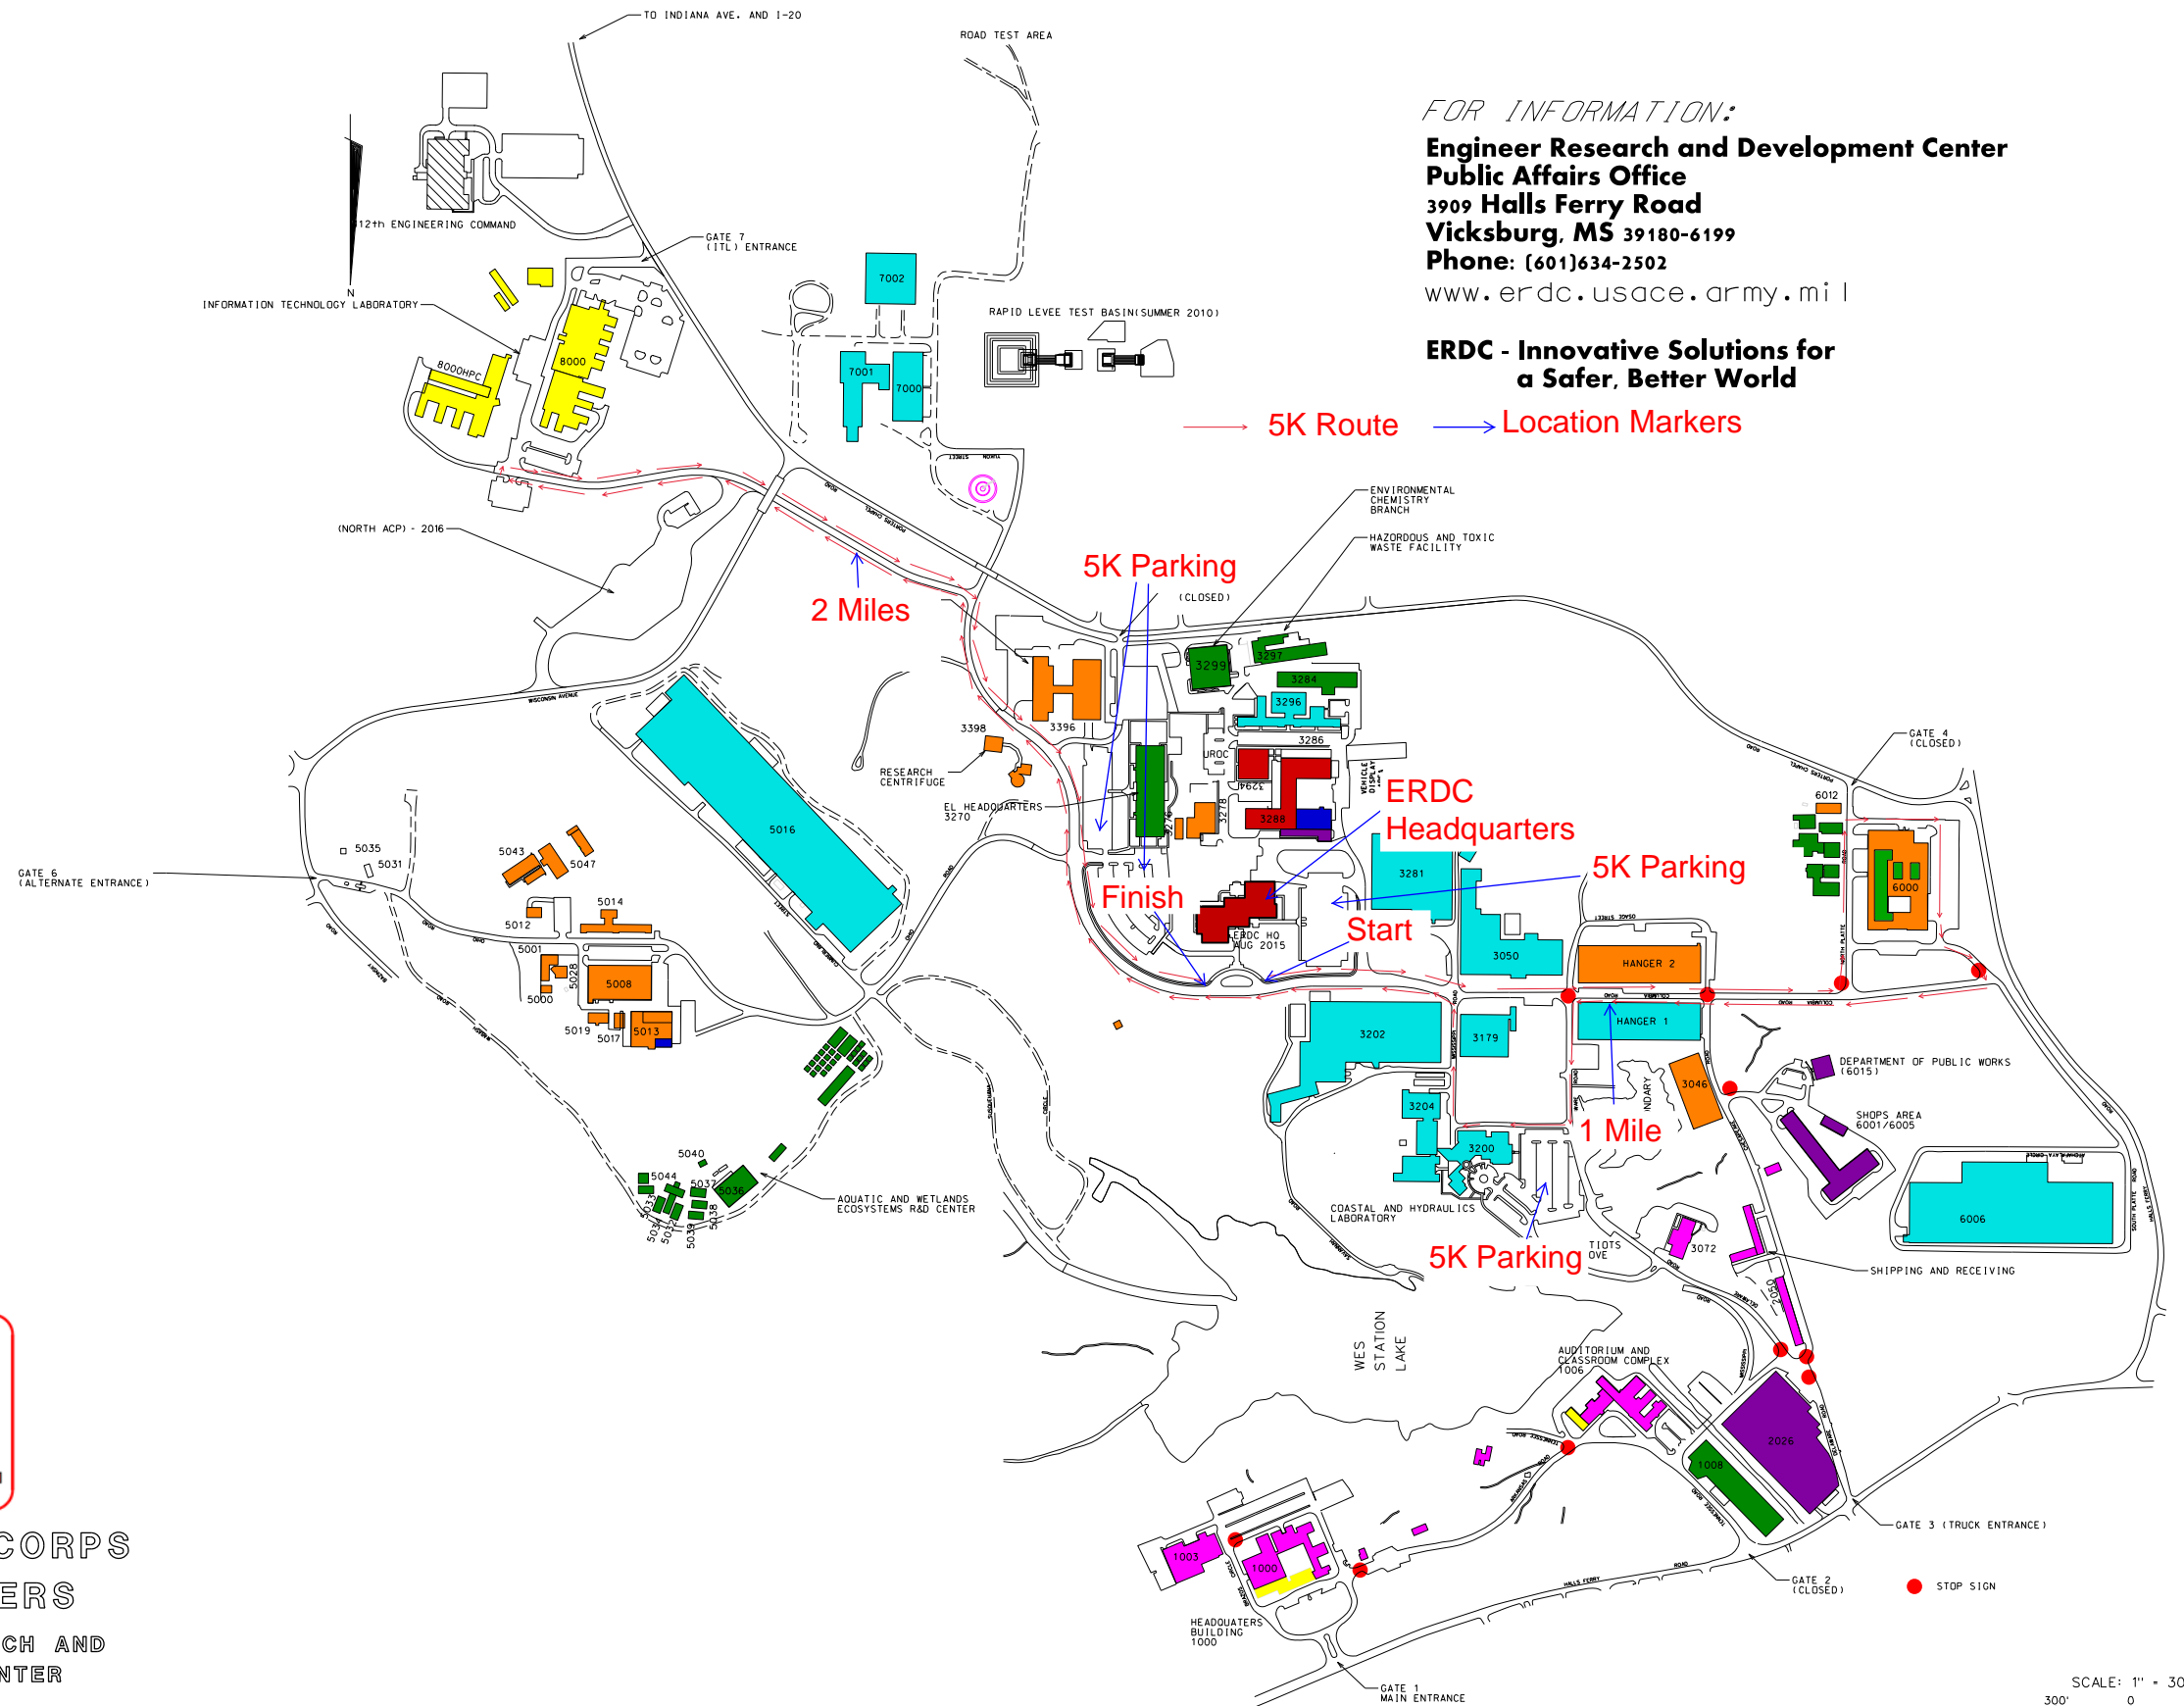

**ERDC - Innovative Solutions for  
a Safer, Better World**

→ 5K Route    → Location Markers

US ARMY CORPS  
OF ENGINEERS  
ENGINEER RESEARCH AND  
DEVELOPMENT CENTER

**5K Entrance,  
Halls Ferry Rd.**

SCALE: 1" = 300'  
300' 0 300'